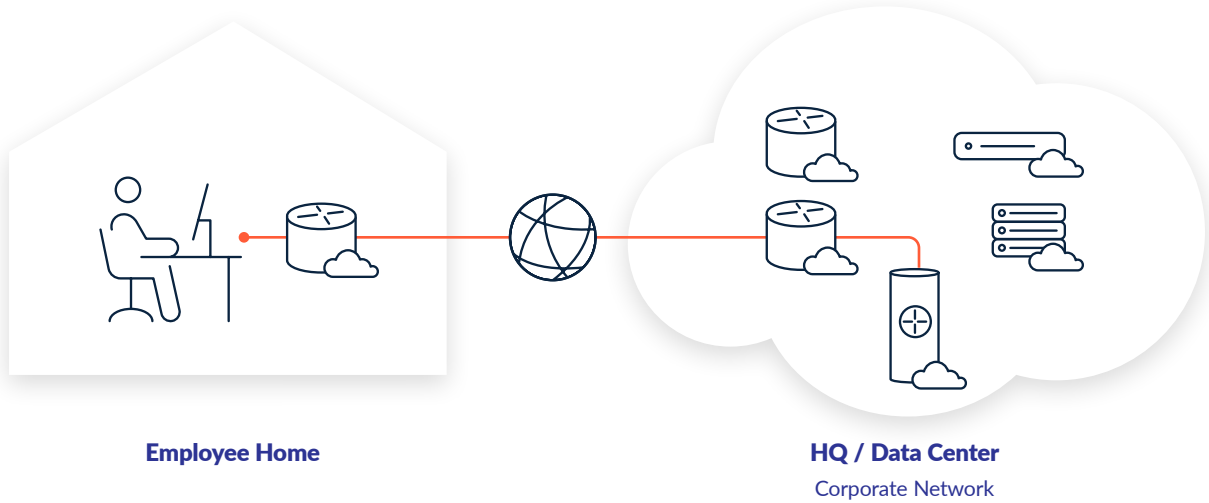

Enterprise-Grade Secure Connectivity + Visual Collaboration in the Comfort of your Home Office

NWN Carousel's **At-Home Essentials** suite helps minimize business disruption and provides an optimal end-user experience for home workers. We understand applications drive the business, influence user experience and create brand impression.

	Super User	Power User	Standard User
Secure Integrated Infrastructure	Next Generation Firewall with Wired/Wireless & SD-WAN	Basic Firewall w Wired/ Wireless and SD-WAN	Flexible SW/HW-Based VPN Connectivity
Visual Collaboration	High quality 4K touch screen displays w/ professional grade lighting, video bar & media inputs	Professional grade webcam with wireless speakerphone or all-in-one collaboration devices	Professional grade webcam w/ built-in audio visuals
Connectivity	Dedicated Business Broadband Circuit	Dedicated Business Broadband Circuit	Shared home worker connectivity
Backup Connectivity	Cellular - 4G/5G	Cellular - 4G/5G	Cellular - 4G/5G
Lifecycle Services	Design, Build, & Manage	Design, Build, & Manage	Design & Build
End-User Service Desk	Included with Devices	Included with Devices	Included with Devices
Management & Analytics	Experience Mgmt. Platform (EMP)	Experience Mgmt. Platform (EMP)	
Consolidated Billing	Carrier, HW, SW, Services	Carrier, HW, SW, Services	Carrier, HW, SW, Services
Flexible Consumption	Capital, Lease, aaS	Capital, Lease, aaS	Capital, Lease, aaS

All bundles may be customized based on user requirements.

Learn more about our [At-Home Essentials](#)