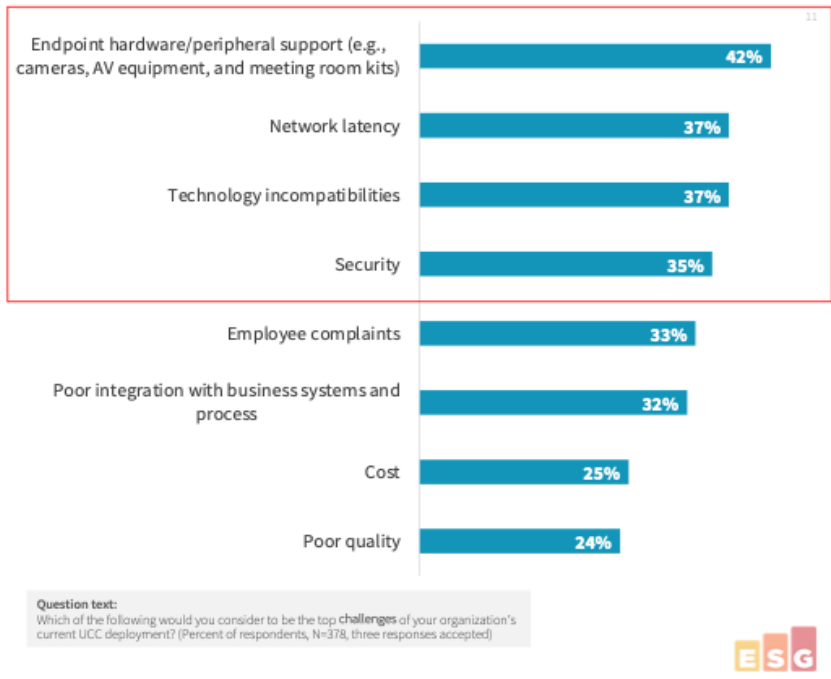

At-Home Hybrid Work Success Hinges on Connectivity, Collaboration, Compatibility

Network Connectivity and Endpoint hardware has proven to be a direct link to quality of experience as businesses focus to deliver a more predictable and reliable experience for users working at Home.

© 2021 TechTarget, Inc. All Rights Reserved.

Our new **At-Home Essentials** suite offers customers a way to purchase enterprise-grade SD-WAN for their home-based workers. Taking employees “off personal internet” and providing them with managed quality of service for voice, video and business applications to improve productivity and increase satisfaction.

At-Home Essentials is integrated with Cisco and Fortinet Security Gateways, solves for slow, unreliable internet connectivity and lack of security. Compared with the fast enterprise connections in offices, most home internet speeds are sluggish. Home networks are not reliable when competing for bandwidth with your family’s work, school and entertainment needs.

At Home Essentials also includes 24/7 the support your home-based workers need with quality Visual Collaboration Workspace solutions integrated with our strategic partners, Cisco and Poly. Our options include professional webcam and wireless speakerphone kits, as well as an all-inclusive collaboration desktop solution. Elevate the hybrid meeting experience with high-resolution desktop cameras, face lighting and advanced Visual Collaboration solutions such as speakers, mics, and headsets.

Add fully managed and supported Windows PCs with At-Home Essentials. Our Devices solutions integrate modern HP laptops and 2-in-1 hybrids with turnkey device management, and optional endpoint security. Our Customer Success Center provides around-the-clock IT support to end-users, regardless of location.